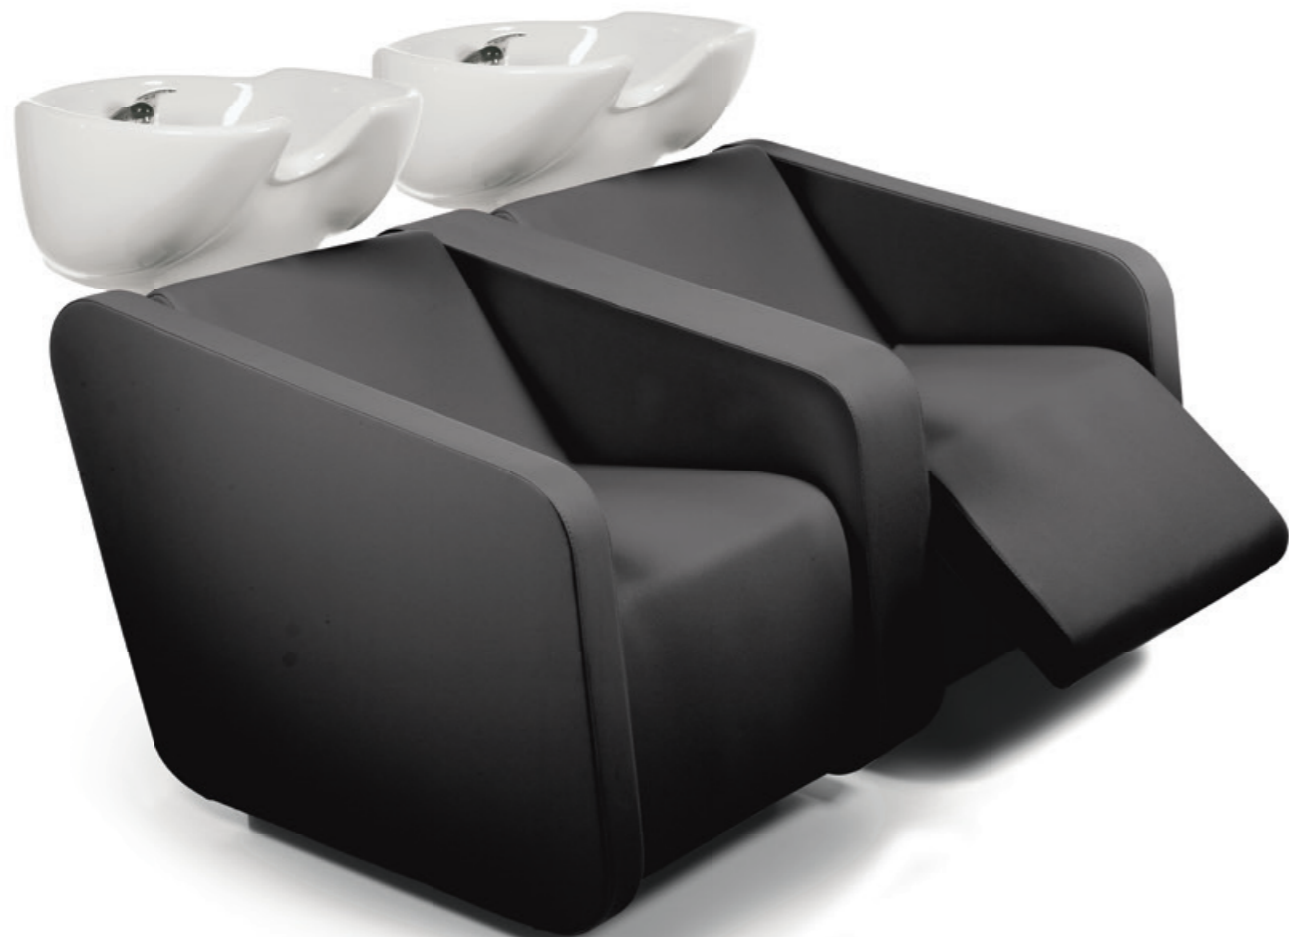

2040Lx1300/1550Px960H

SUPLÉMENT ELECTRIC / 1 PLACE

~~600,00 €~~

**450,00 €**

SUPLÉMENT ELECTRIC + SHIATSU AIR / 1 PLACE

~~1.220,00 €~~

**915,00 €**

AIR MASSAGE